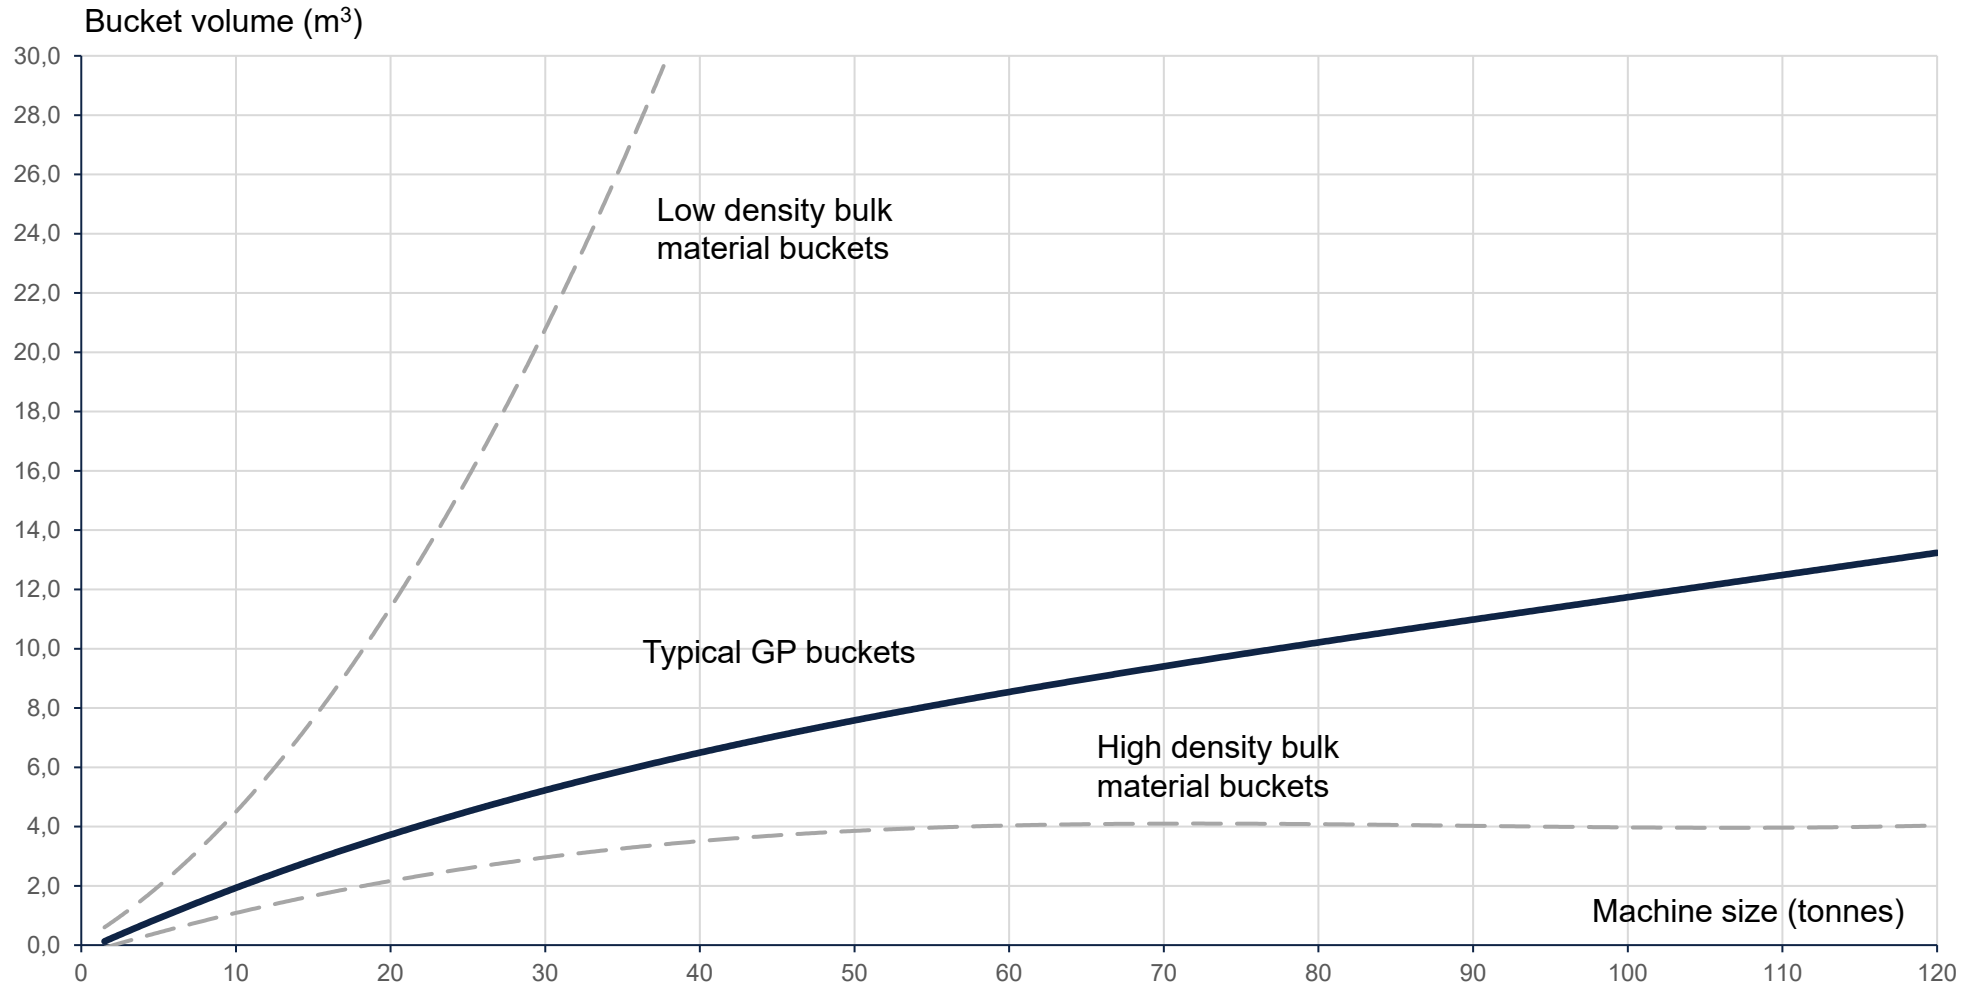

Loader bucket sizes (metric)

	Comp	Small Loaders				Medium Loaders			Large Loaders			
Class*	WL 006	WL 008	WL012	WL015	WL020	WL025	WL035	WL040	WL050	WL060	WL080	WL100
tons (metric)	4-7	7-10	10-14	14-18	18-23	23-29	29-38	38-46	46-54	54-66	66-91	91-120

The machine size classes are based on the machine operating weight. Please consult the wheel loader producers for the latest information. Version 230413. © Copyright by SSAB 2000-2023.